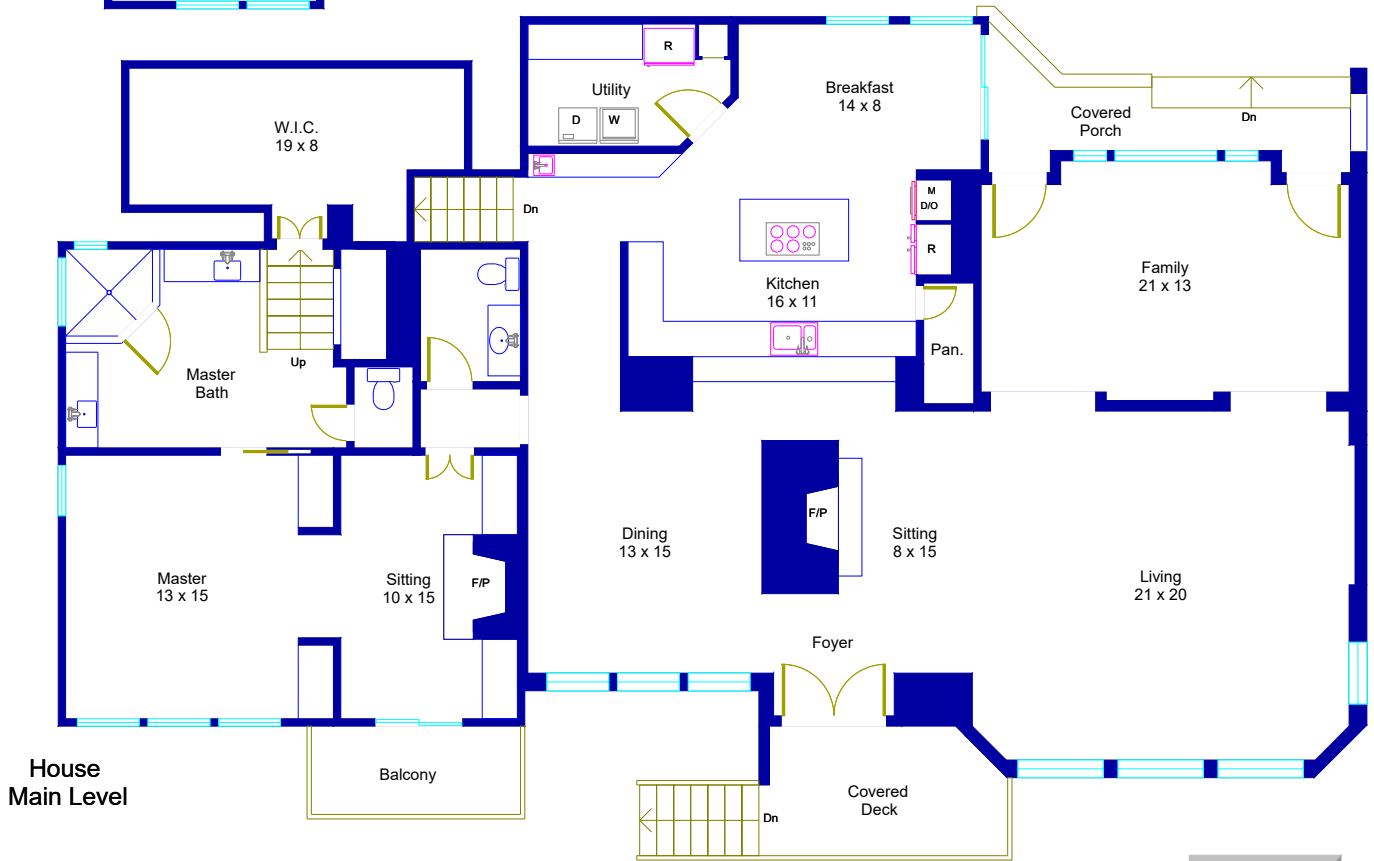

# 2607 Stratford Drive Austin, Texas

House  
Lower Level

House  
Main Level

© Floor Plan Graphics LLC 2019. This floor plan is an artistic rendering only. All dimensions are approximate. Floor Plan Graphics LLC and Moreland Properties make no representation or warranty as to this rendering's accuracy and no measurements or dimensions should be relied upon without independent verification. This floor plan and its respective square footage materials remain the property of Floor Plan Graphics LLC.