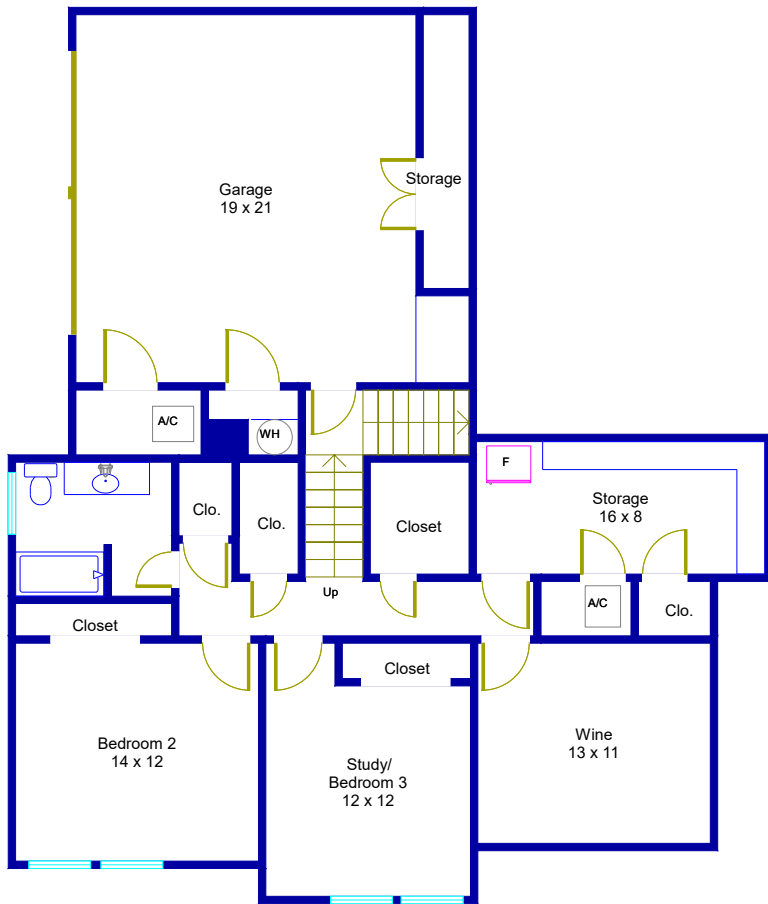

# 2607 Stratford Drive Austin, Texas

House  
Lower Level

House  
Main Level

© Floor Plan Graphics LLC 2019. This floor plan is an artistic rendering only. All dimensions are approximate. Floor Plan Graphics LLC and Moreland Properties make no representation or warranty as to this rendering's accuracy and no measurements or dimensions should be relied upon without independent verification. This floor plan and its respective square footage materials remain the property of Floor Plan Graphics LLC.